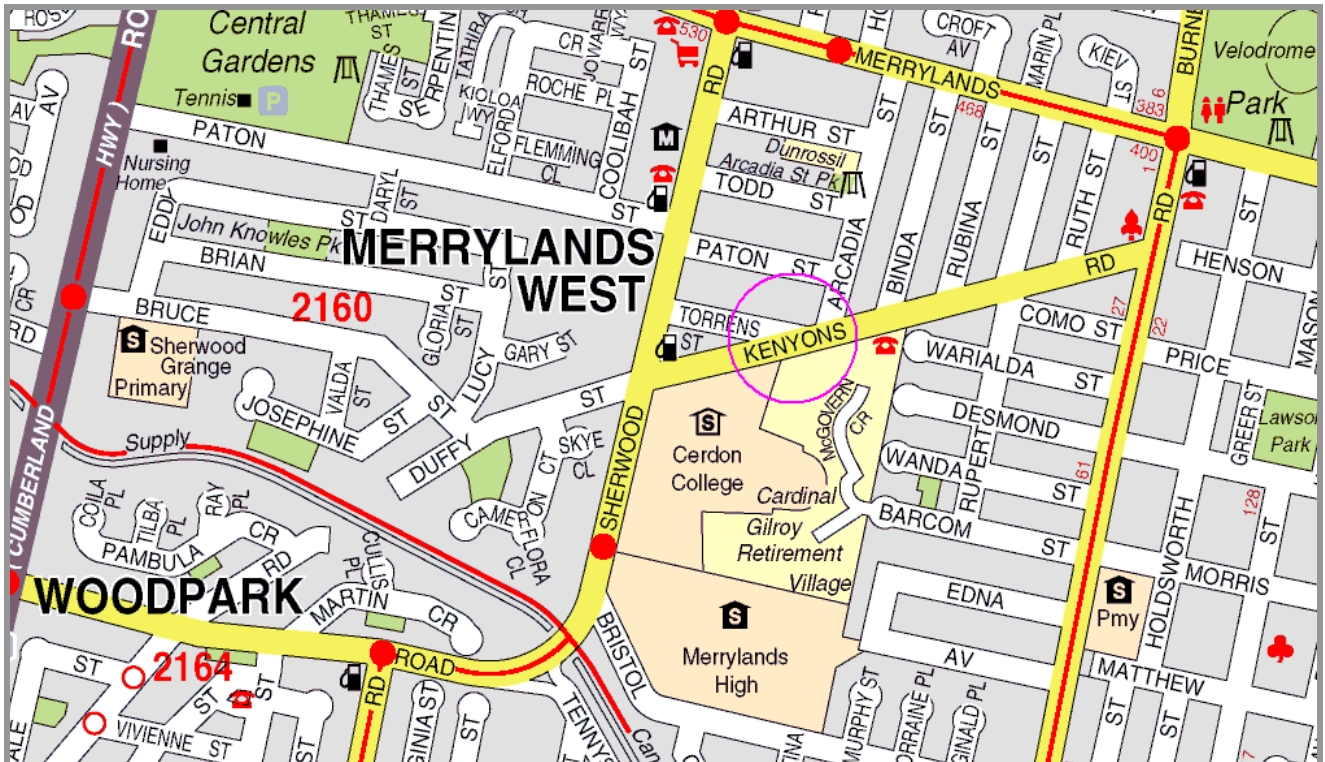

Proximity to Services

<p>Educational Institutions</p> <ul style="list-style-type: none"> ✓ Merrylands High School 0.5 km ✓ UWS Parramatta Campus 3.5 km ✓ Merrylands Library 1.8 km 	<ul style="list-style-type: none"> ✓ Cerdon College 0.1 km ✓ St Margaret Primary School 1 km ✓ Merrylands Primary School 0.7 km
<p>Transport Facilities</p> <ul style="list-style-type: none"> ✓ Merrylands train station 2 km ✓ Great Western Hwy 2.2 km 	<ul style="list-style-type: none"> ✓ M4 Motorway 2 km ✓ Liverpool-Parramatta T-way 0.3 km
<p>Local Services</p> <ul style="list-style-type: none"> ✓ Merrylands Police Station 1.6 km ✓ Merrylands Post Office 1.6 km ✓ 24 Hour Medical Centre 2.1 km ✓ Stockland Mall 1.6 km 	<ul style="list-style-type: none"> ✓ Merrylands Fire Station 1 km ✓ Westmead Hospital 3.8 km ✓ Parramatta CBD 3.7 km
<p>Recreation Amenities</p> <ul style="list-style-type: none"> ✓ Merrylands RSL Club 2 km ✓ Merrylands Bowling Club 1.2 km ✓ Parramatta Golf Course 3.2 km ✓ Merrylands Pools 0.8 km 	<ul style="list-style-type: none"> ✓ Central Gardens 0.7 km ✓ Merrylands Kidseum 2.2 km ✓ Merrylands Sports Ground 0.8 km